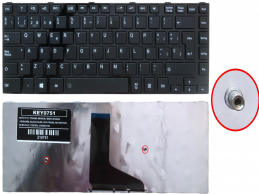

Friday, 15 de May de 2026 , 16:02 PM.

Descripción del Producto

KEY0751 TOSHIBA SPANISH IBERO NOT ALPHANUMERIC BLACK KEYS NOT POINTSTICK NOT BACKLIT WITH BLACK GLOSSY FRAME UP CENTRAL CONNECTOR - KEY0751