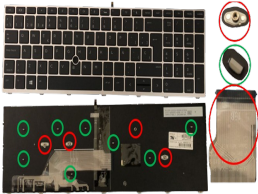

Friday, 15 de May de 2026 , 17:22 PM.

Descripción del Producto

**KEY0760 HP SPANISH IBERO WITH ALPHANUMERIC BLACK KEYS WITH
POINTSTICK WITH BACKLIT WITH SILVER FRAME DOWN CENTRAL
CONNECTOR - KEY0760**

Soluciones Integrales En Tecnología Global Office S.A. DE C.V.