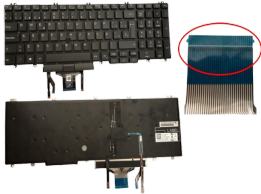

Friday, 15 de May de 2026 , 15:21 PM.

Descripción del Producto

**KEY0833 DELL SPANISH IBERO WITH ALPHANUMERIC BLACK KEYS WITH
POINTSTICK WITH BACKLIT NOT BLACK FRAME DOWN CENTRAL CONNECTOR
WITH TRACKPAD - KEY0833**